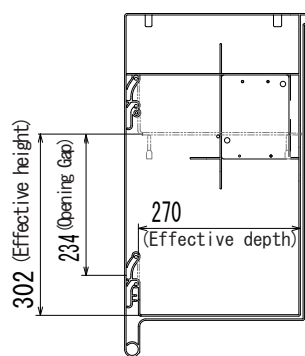

Operating force switching

Large storage capacity

Sizes

| Cabinet Width | W900 | W750 | W600 |
|----------------|------|------|------|
| Cabinet Height | | | |
| H700 | ● | ● | ● |
| H600 | ● | ● | ● |
| H500 | ● | ● | ● |

Settings Lever

Operating range dimensions

Front Dimension

Size of storage basket (lower)

H700/H600

H500

Caution

When cabinet doors cannot be fully opened, there is risk of not able to pull out the storage basket.

Please do not load the storage of 15kg or more into the storage basket.

Maximum loading capacity is 15kg

| Item no. | W0 | W1 | W2 |
|----------|-----|-----|-----|
| JDS907 | 869 | 748 | 703 |
| JDS757 | 719 | 598 | 553 |
| JDS607 | 569 | 448 | 403 |

Specifications

| Item no. | Product width | Rack width | Product weight | Operation load ※1 | Maximum loading capacity | Settings |
|----------|-------------------|------------------|----------------|-------------------|--------------------------|---|
| JDS907 | 869 × 325 × H 595 | 748 × 300 × H572 | 11.2 kg | 110N | 15 kg | 3 settings (Heavy-Heavy / Heavy-Light / Light-Light) ※1 In the case of maximum loading capacity |
| JDS756 | 719 × 325 × H 495 | 598 × 300 × H472 | 10.2 kg | 115N | 15 kg | |
| JDS605 | 569 × 325 × H 450 | 448 × 300 × H432 | 9.2 kg | 120N | 10 kg | |