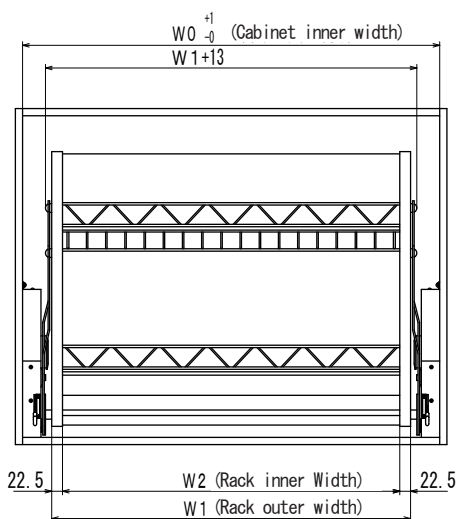

Operating force switching

Large storage capacity

Sizes

| Cabinet Width | W900 | W750 | W600 |
|----------------|------|------|------|
| Cabinet Height | | | |
| H700 | ● | ● | ● |
| H600 | ● | ● | ● |
| H500 | ● | ● | ● |

Settings Lever

Operating range dimensions

Front Dimension

Size of storage basket (lower)

H700/H600

H500

Caution

When cabinet doors cannot be fully opened, there is risk of not able to pull out the storage basket.

Specifications

| Item no. | Product width | Rack width | Product weight | Operation load ※1 | Maximum loading capacity | Settings |
|----------|-------------------|------------------|----------------|-------------------|--------------------------|---|
| JDS907 | 869 × 325 × H 595 | 748 × 300 × H572 | 11.2 kg | 110N | 15 kg | 3 settings (Heavy-Heavy / Heavy-Light / Light-Light) ※1 In the case of maximum loading capacity |
| JDS756 | 719 × 325 × H 495 | 598 × 300 × H472 | 10.2 kg | 115N | 15 kg | |
| JDS605 | 569 × 325 × H 450 | 448 × 300 × H432 | 9.2 kg | 120N | 10 kg | |