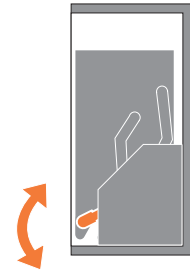

Smooth Down Wall

Safe & Easy operation of large storage basket.
 This product has been loved by many users since its launch
 because of enhancing safety and noise reduction.

Easy accessibility

Soft lowering

Operating force switching

Large storage capacity

Sizes

| Cabinet Width | W900 | W750 | W600 |
|----------------|------|------|------|
| Cabinet Height | | | |
| H700 | ● | ● | ● |
| H600 | ● | ● | ● |
| H500 | ● | ● | ● |