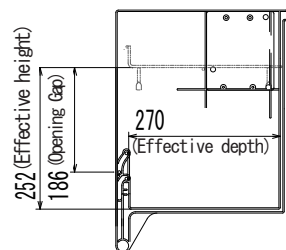

Operating force switching

Large storage capacity

Sizes

| Cabinet Width | W900 | W750 | W600 |
|----------------|------|------|------|
| Cabinet Height | | | |
| H700 | ● | ● | ● |
| H600 | ● | ● | ● |
| H500 | ● | ● | ● |

Settings Lever

Operating range dimensions

Front Dimension

Size of storage basket (lower)

H700/H600

H500

Caution

When cabinet doors cannot be fully opened, there is risk of not able to pull out the storage basket.

Please do not load the storage of 15kg or more into the storage basket.

Maximum loading capacity is 15kg

| Item no. | W0 | W1 | W2 |
|----------|-----|-----|-----|
| JDS907 | 869 | 748 | 703 |
| JDS757 | 719 | 598 | 553 |
| JDS607 | 569 | 448 | 403 |

Specifications

| Item no. | Product width | Rack width | Product weight | Operation load ※1 | Maximum loading capacity | Settings |
|----------|-------------------|------------------|----------------|-------------------|--------------------------|---|
| JDS907 | 869 × 325 × H 595 | 748 × 300 × H572 | 11.2 kg | 110N | 15 kg | 3 settings (Heavy-Heavy / Heavy-Light / Light-Light) ※1 In the case of maximum loading capacity |
| JDS756 | 719 × 325 × H 495 | 598 × 300 × H472 | 10.2 kg | 115N | 15 kg | |
| JDS605 | 569 × 325 × H 450 | 448 × 300 × H432 | 9.2 kg | 120N | 10 kg | |