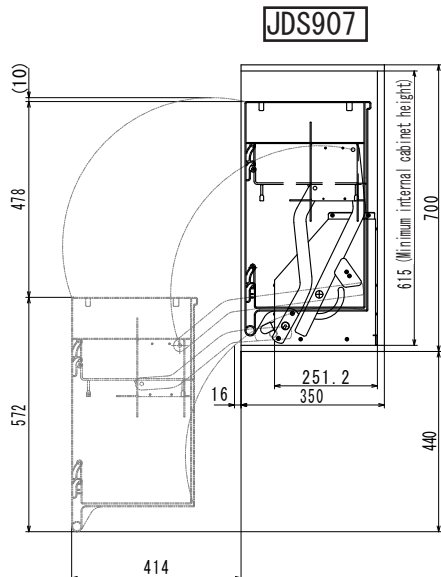

Operating force switching

Large storage capacity

Sizes

| Cabinet Width | W900 | W750 | W600 |
|----------------|------|------|------|
| Cabinet Height | | | |
| H700 | ● | ● | ● |
| H600 | ● | ● | ● |
| H500 | ● | ● | ● |

Settings Lever

Operating range dimensions

Front Dimension

Size of storage basket (lower)

H700/H600

H500

Caution

When cabinet doors cannot be fully opened, there is risk of not able to pull out the storage basket.

Specifications

| Item no. | Product width | Rack width | Product weight | Operation load ※1 | Maximum loading capacity | Settings |
|----------|-------------------|------------------|----------------|-------------------|--------------------------|---|
| JDS907 | 869 × 325 × H 595 | 748 × 300 × H572 | 11.2 kg | 110N | 15 kg | 3 settings (Heavy-Heavy / Heavy-Light / Light-Light) ※1 In the case of maximum loading capacity |
| JDS756 | 719 × 325 × H 495 | 598 × 300 × H472 | 10.2 kg | 115N | 15 kg | |
| JDS605 | 569 × 325 × H 450 | 448 × 300 × H432 | 9.2 kg | 120N | 10 kg | |