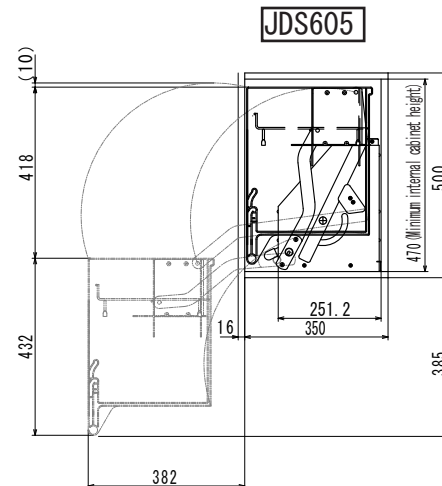

Operating force switching

Large storage capacity

Sizes

| Cabinet Width | W900 | W750 | W600 |
|----------------|------|------|------|
| Cabinet Height | | | |
| H700 | ● | ● | ● |
| H600 | ● | ● | ● |
| H500 | ● | ● | ● |

Settings Lever

Operating range dimensions

Front Dimension

Size of storage basket (lower)

H700/H600

H500

Caution

When cabinet doors cannot be fully opened, there is risk of not able to pull out the storage basket.

Specifications

| Item no. | Product width | Rack width | Product weight | Operation load ※1 | Maximum loading capacity | Settings |
|----------|-------------------|------------------|----------------|-------------------|--------------------------|---|
| JDS907 | 869 × 325 × H 595 | 748 × 300 × H572 | 11.2 kg | 110N | 15 kg | 3 settings (Heavy-Heavy / Heavy-Light / Light-Light) ※1 In the case of maximum loading capacity |
| JDS756 | 719 × 325 × H 495 | 598 × 300 × H472 | 10.2 kg | 115N | 15 kg | |
| JDS605 | 569 × 325 × H 450 | 448 × 300 × H432 | 9.2 kg | 120N | 10 kg | |