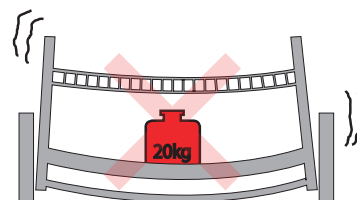

Settings Lever

Operating range dimensions

Front Dimension

Size of storage basket (lower)

H700/H600

H500

Caution

When cabinet doors cannot be fully opened, there is risk of not able to pull out the storage basket.

Please do not load the storage of 15kg or more into the storage basket.

Maximum loading capacity is 15kg

| Item no. | W0 | W1 | W2 |
|----------|-----|-----|-----|
| JDS907 | 869 | 748 | 703 |
| JDS757 | 719 | 598 | 553 |
| JDS607 | 569 | 448 | 403 |