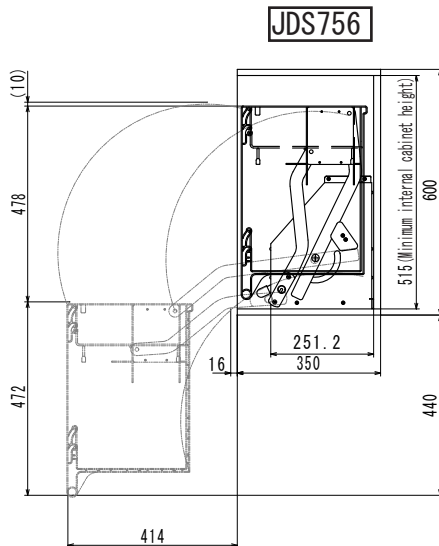

Operating force switching

Large storage capacity

Sizes

| Cabinet Width | W900 | W750 | W600 |
|----------------|------|------|------|
| Cabinet Height | | | |
| H700 | ● | ● | ● |
| H600 | ● | ● | ● |
| H500 | ● | ● | ● |

Settings Lever

Operating range dimensions

Front Dimension

Size of storage basket (lower)

H700/H600

H500

Caution

When cabinet doors cannot be fully opened, there is risk of not able to pull out the storage basket.

Specifications

| Item no. | Product width | Rack width | Product weight | Operation load ※1 | Maximum loading capacity | Settings |
|----------|-------------------|------------------|----------------|-------------------|--------------------------|---|
| JDS907 | 869 × 325 × H 595 | 748 × 300 × H572 | 11.2 kg | 110N | 15 kg | 3 settings (Heavy-Heavy / Heavy-Light / Light-Light) ※1 In the case of maximum loading capacity |
| JDS756 | 719 × 325 × H 495 | 598 × 300 × H472 | 10.2 kg | 115N | 15 kg | |
| JDS605 | 569 × 325 × H 450 | 448 × 300 × H432 | 9.2 kg | 120N | 10 kg | |